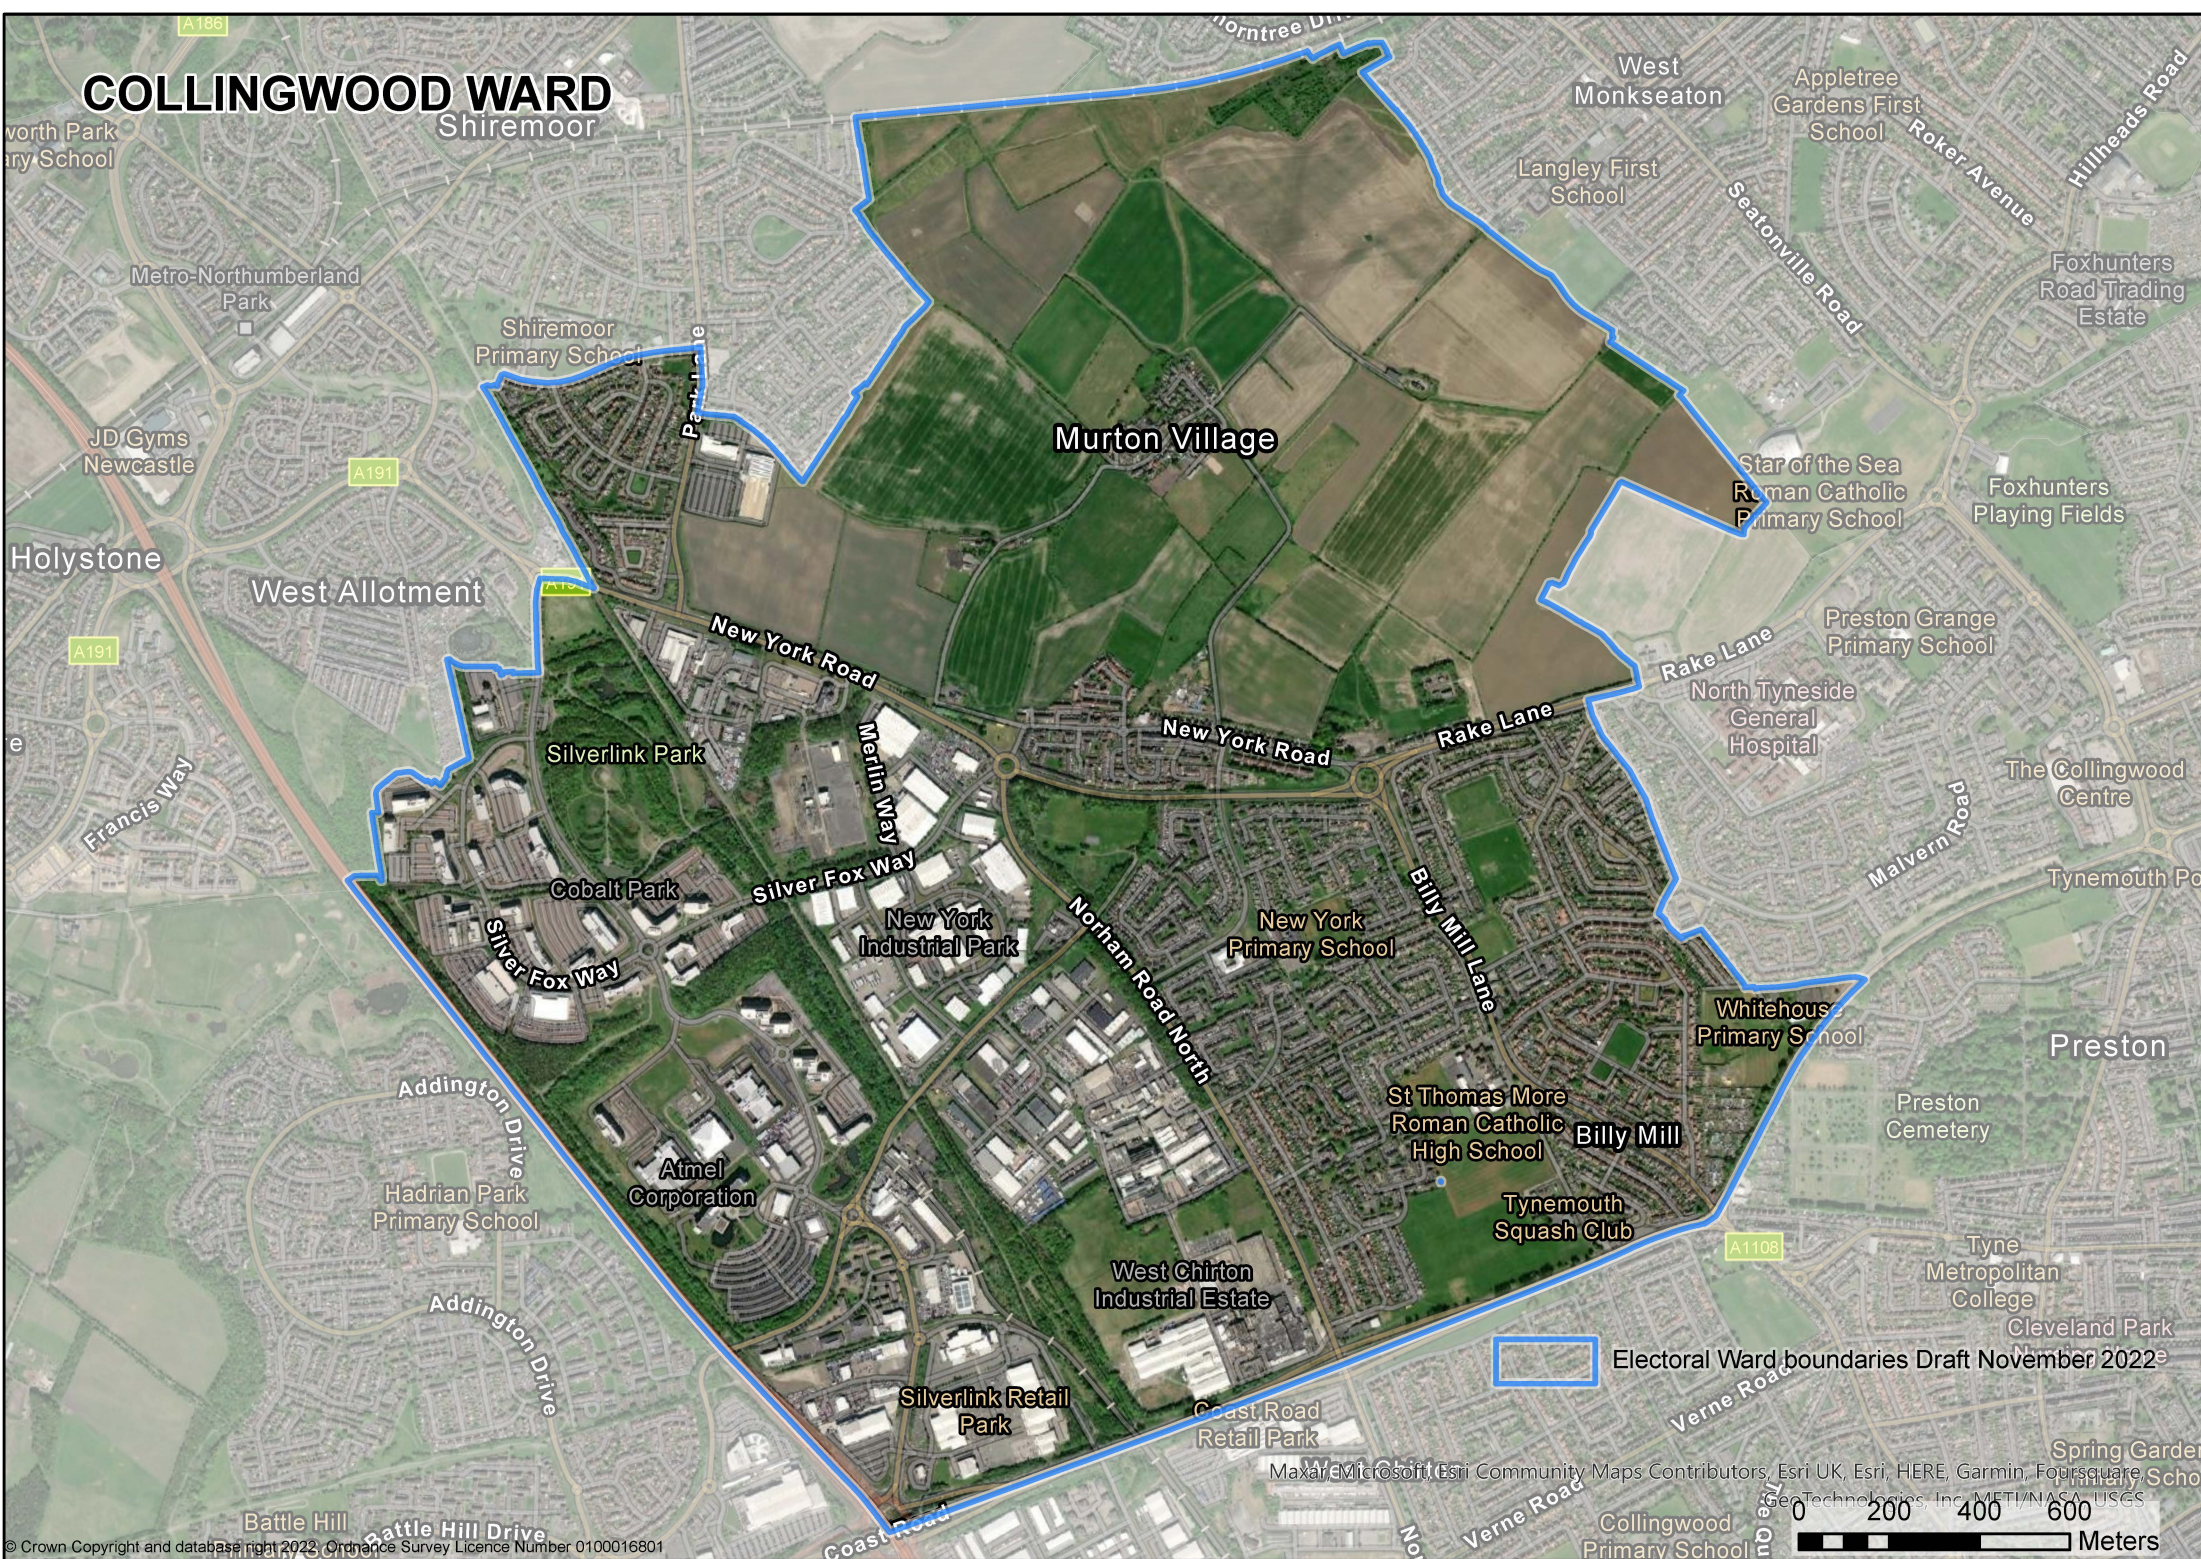

COLLINGWOOD WARD

Murton Village

New York Industrial Park

Billy Mill

Electoral Ward boundaries Draft November 2022

0 200 400 600 Meters